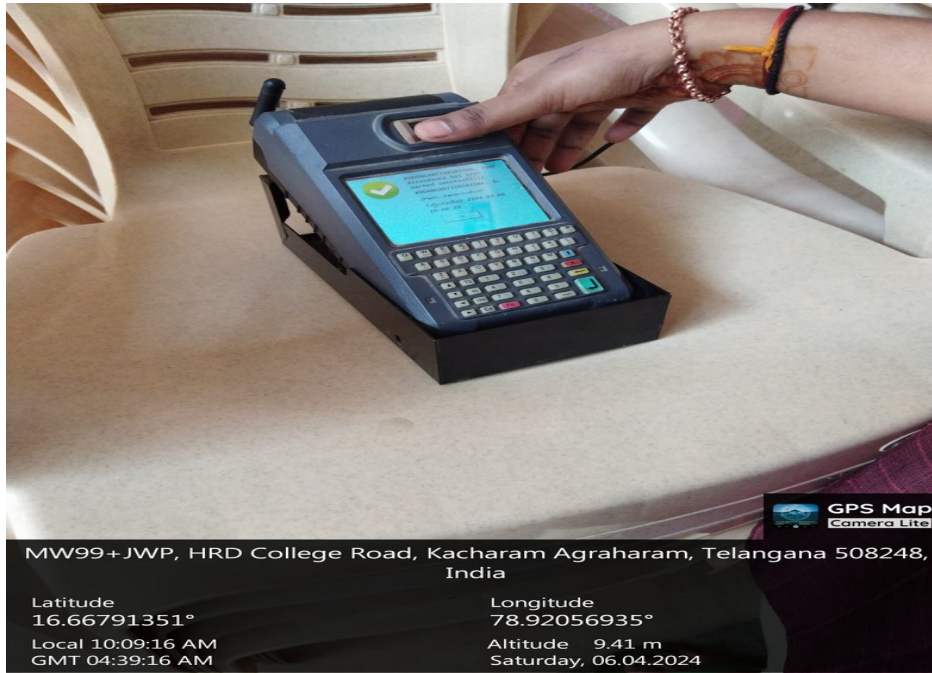

TELANGANA TRIBAL WELFARE RESIDENTIAL DEGREE COLLEGE (WOMEN)

HRD campus, DEVARAKONDA, NALGONDA-508248 (College code: 4133)
Recognized by UGC, India; Affiliated to Mahatma Gandhi University, Nalgonda.
E-mail: twrdcgirls.deverakonda@gmail.com; Mobile No: 9908330585

BIOMETRIC DEVICE

MW99+JWP, HRD College Road, Kacharam Agraharam, Telangana 508248, India

Latitude
16.66791351°

Local 10:09:16 AM
GMT 04:39:16 AM

Longitude
78.92056935°

Altitude 9.41 m
Saturday, 06.04.2024

GPS Map
Camera Lite