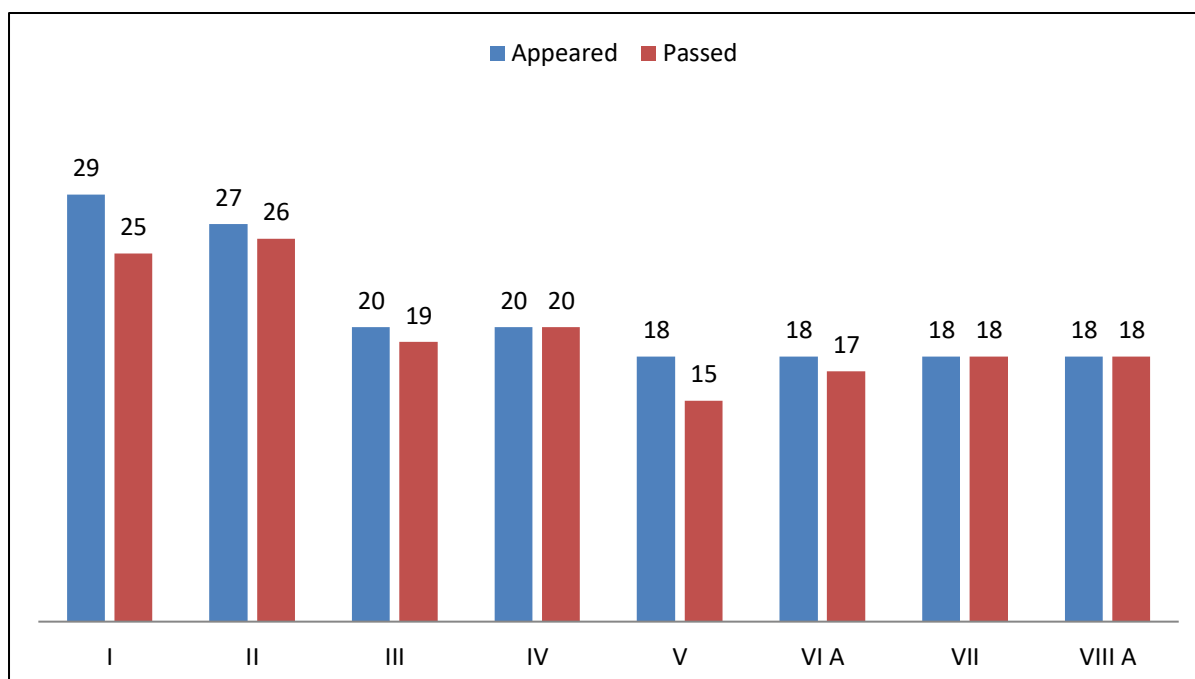

AY 2019-20

	SEM I	SEM II	SEM III	SEM IV	SEM V		SEM VI	
Paper	I	II	III	IV	V	VI A	VII	VIII A
Appeared	29	27	20	20	18	18	18	18
Passed	25	26	19	20	15	17	18	18
Pass %	86.21	96.30	95	100	83.33	94.44	100	100