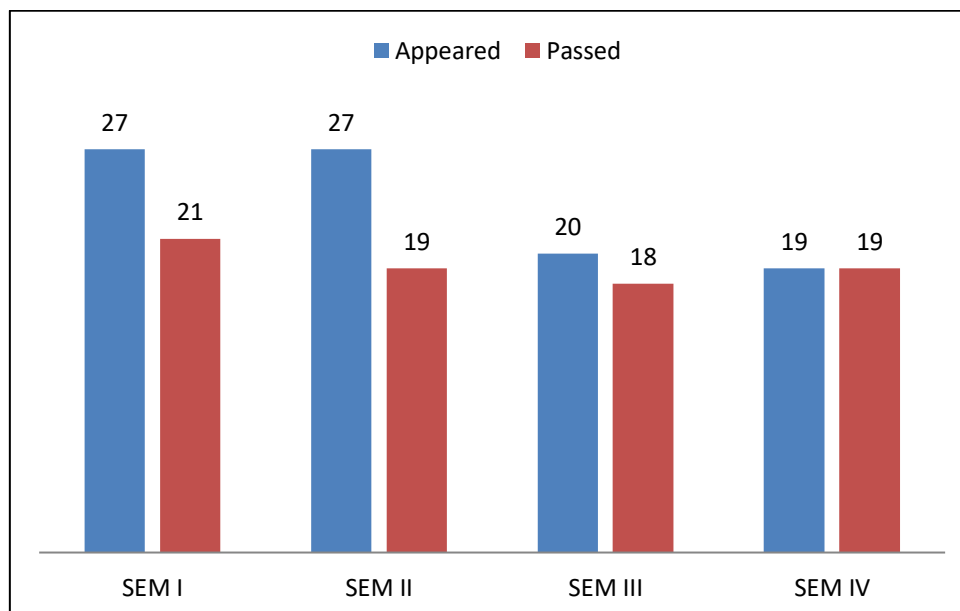

AY 2018-19

	SEM I	SEM II	SEM III	SEM IV
Appeared	27	27	20	19
Passed	21	19	18	19
Pass %	77.78	70.37	90	100