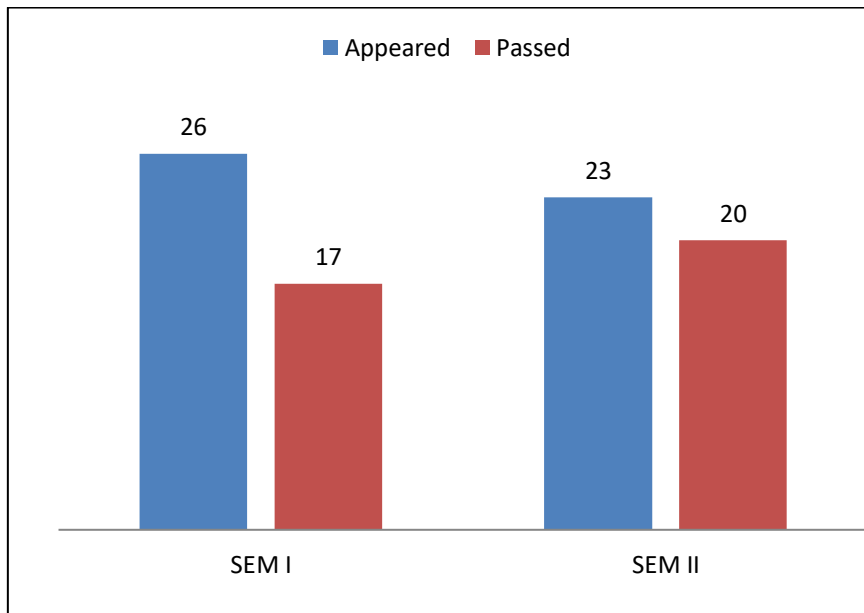

Telangana Tribal Welfare Residential Degree College for Men, Kamareddy

Sarampally X Road, Kamareddy, 503111

Ph: 7901097707

DEPARTMENT of PHYSICS

RESULT ANALYSIS

AY 2017-18

	SEM I	SEM II
Appeared	26	23
Passed	17	20
Pass %	65.38	86.96

AY 2018-19

	SEM I	SEM II	SEM III	SEM IV
Appeared	27	27	20	19
Passed	21	19	18	19
Pass %	77.78	70.37	90	100

AY 2019-20

	SEM I	SEM II	SEM III	SEM IV	SEM V		SEM VI	
Paper	I	II	III	IV	V	VI A	VII	VIII A
Appeared	29	27	20	20	18	18	18	18
Passed	25	26	19	20	15	17	18	18
Pass %	86.21	96.30	95	100	83.33	94.44	100	100