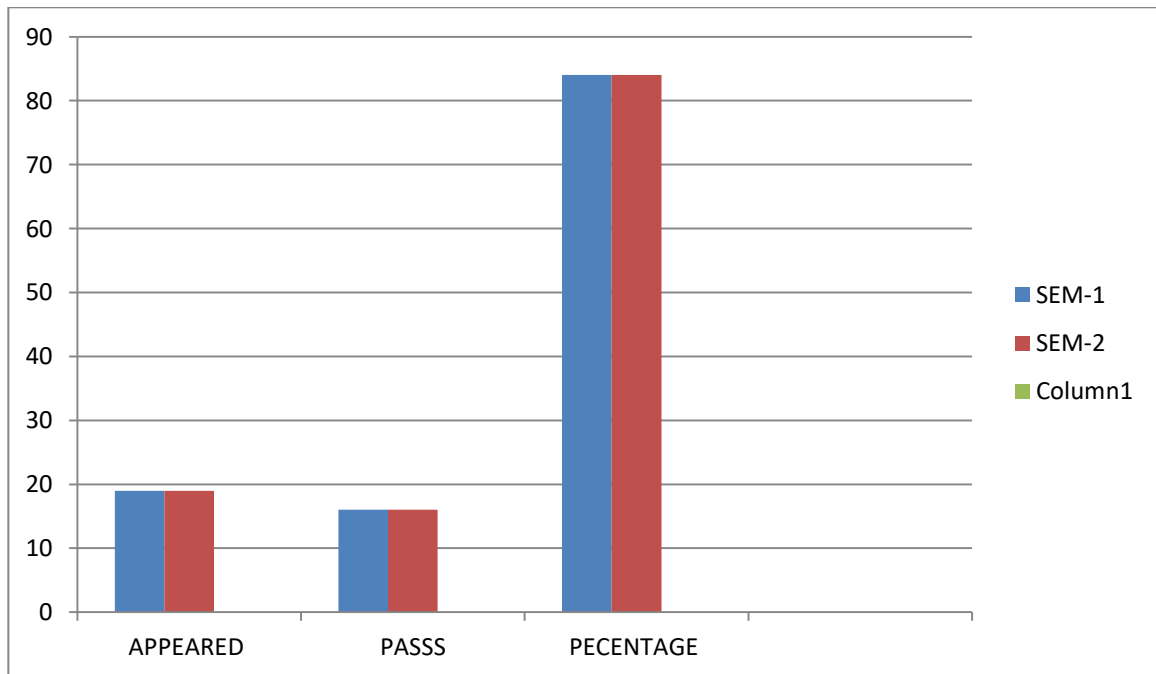

**Telangana Tribal Welfare Residential  
Degree College (M)Kamareddy**

**Department of  
Chemistry**

***RESULT  
ANALYSIS***

# AY 2017-2018

	SEM I	SEM II
<b>Appeared</b>	19	19
<b>Passed</b>	16	16
<b>Pass %</b>	84	84