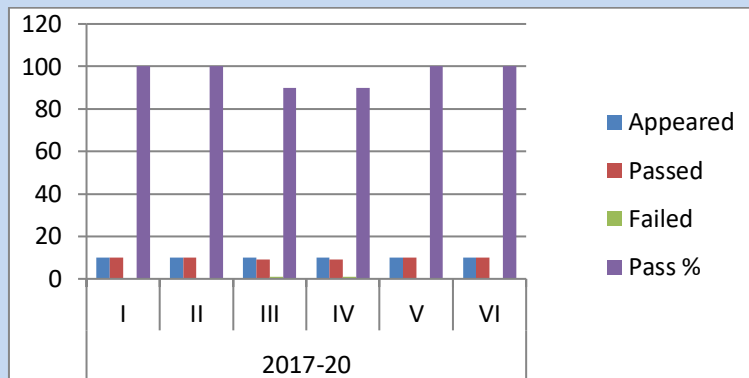

DEPARTMENT OF BOTANY

RESULT ANALYSIS OF SUBJECT BOTANY FROM 2017- 2024

TGTWRDC MEN KAMAREDDY	
RESULT ANALYSIS FOR BATCH 2017- 2024	
Year	Pass %
2017-20	87
2018-21	0
2019-22	96.6
2020-23	72.5
2021-24	93

TGTWRDC MEN KAMAREDDY					
RESULT ANALYSIS FOR BATCH 2017-2020					
Year	Sem	Appeared	Passed	Failed	Pass %
2017-20	I	14	9	5	64
	II	14	11	3	79
	III	14	13	1	93
	IV	14	14	0	100
	V	14	12	2	86
	VI	14	14	0	100
Overall pass percentage is 87%					

TGTWRDC MEN KAMAREDDY					
RESULT ANALYSIS FOR BATCH 2019-2022					
Year	Sem	Appeared	Passed	Failed	Pass %
2017-20	I	10	10	0	100
	II	10	10	0	100
	III	10	9	1	90
	IV	10	9	1	90
	V	10	10	0	100
	VI	10	10	0	100
Overall pass percentage is 96.6%					

TGTWRDC MEN KAMAREDDY					
RESULT ANALYSIS FOR BATCH 2020-2023					
Year	Sem	Appeared	Passed	Failed	Pass %
2017-20	I	17	7	10	41
	II	17	10	7	59
	III	17	13	5	76
	IV	17	11	6	65
	V	17	17	0	100
	VI	17	16	1	94
Over all pass percentage of batch is 96.6%					