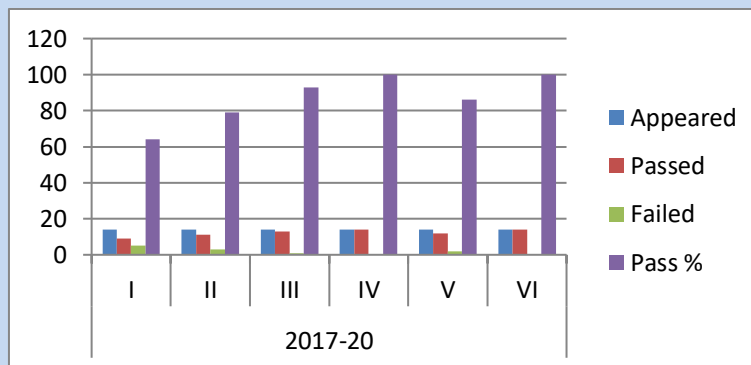

DEPARTMENT OF BOTANY

RESULT ANALYSIS OF SUBJECT BOTANY FROM 2017- 2024

TGTWRDC MEN KAMAREDDY	
RESULT ANALYSIS FOR BATCH 2017- 2024	
Year	Pass %
2017-20	87
2018-21	0
2019-22	96.6
2020-23	72.5
2021-24	93

TGTWRDC MEN KAMAREDDY					
RESULT ANALYSIS FOR BATCH 2017-2020					
Year	Sem	Appeared	Passed	Failed	Pass %
2017-20	I	14	9	5	64
	II	14	11	3	79
	III	14	13	1	93
	IV	14	14	0	100
	V	14	12	2	86
	VI	14	14	0	100
Overall pass percentage is 87%					

TGTWRDC MEN KAMAREDDY					
RESULT ANALYSIS FOR BATCH 2019-2022					
Year	Sem	Appeared	Passed	Failed	Pass %
2017-20	I	10	10	0	100
	II	10	10	0	100
	III	10	9	1	90
	IV	10	9	1	90
	V	10	10	0	100
	VI	10	10	0	100
Overall pass percentage is 96.6%					

TGTWRDC MEN KAMAREDDY					
RESULT ANALYSIS FOR BATCH 2020-2023					
Year	Sem	Appeared	Passed	Failed	Pass %
2017-20	I	17	7	10	41
	II	17	10	7	59
	III	17	13	5	76
	IV	17	11	6	65
	V	17	17	0	100
	VI	17	16	1	94
Over all pass percentage of batch is 96.6%					