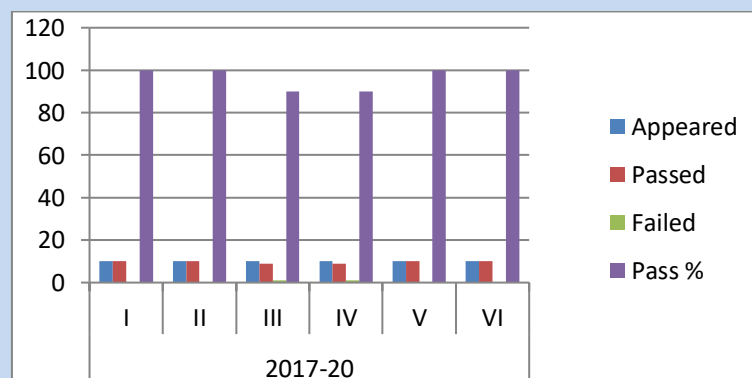

DEPARTMENT OF BOTANY

RESULT ANALYSIS OF SUBJECT BOTANY FROM 2017- 2024

TGTWRDC MEN KAMAREDDY	
RESULT ANALYSIS FOR BATCH 2017- 2024	
Year	Pass %
2017-20	87
2018-21	0
2019-22	96.6
2020-23	72.5
2021-24	93

TGTWRDC MEN KAMAREDDY					
RESULT ANALYSIS FOR BATCH 2017-2020					
Year	Sem	Appeared	Passed	Failed	Pass %
2017-20	I	14	9	5	64
	II	14	11	3	79
	III	14	13	1	93
	IV	14	14	0	100
	V	14	12	2	86
	VI	14	14	0	100
Overall pass percentage is 87%					

TGTWRDC MEN KAMAREDDY					
RESULT ANALYSIS FOR BATCH 2019-2022					
Year	Sem	Appeared	Passed	Failed	Pass %
2017-20	I	10	10	0	100
	II	10	10	0	100
	III	10	9	1	90
	IV	10	9	1	90
	V	10	10	0	100
	VI	10	10	0	100
Overall pass percentage is 96.6%					

TGTWRDC MEN KAMAREDDY					
RESULT ANALYSIS FOR BATCH 2020-2023					
Year	Sem	Appeared	Passed	Failed	Pass %
2017-20	I	17	7	10	41
	II	17	10	7	59
	III	17	13	5	76
	IV	17	11	6	65
	V	17	17	0	100
	VI	17	16	1	94
Over all pass percentage of batch is 96.6%					