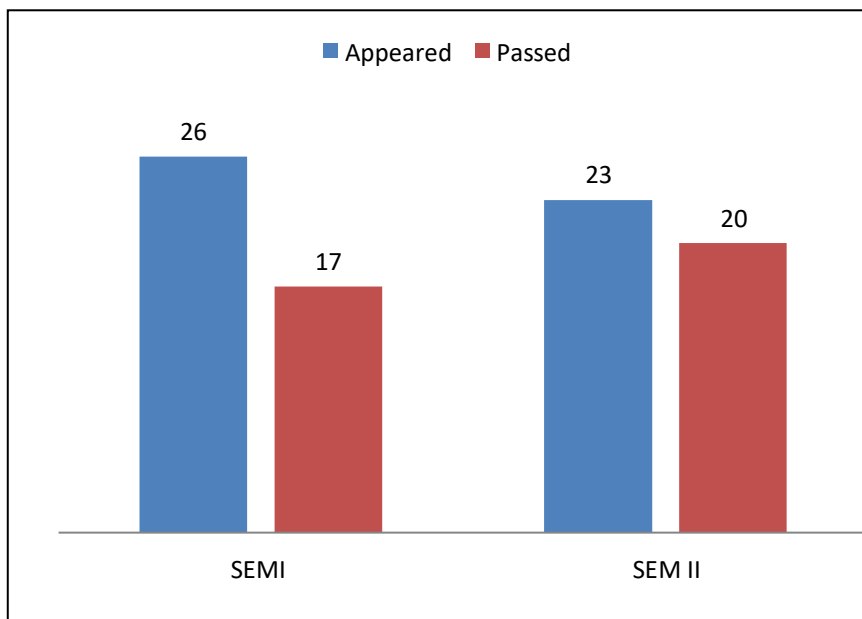

Telangana Tribal Welfare Residential Degree College for Men, Kamareddy

Sarampally X Road, Kamareddy, 503111

Ph: 7901097707

DEPARTMENT of ZOOLOGY

RESULT ANALYSIS

AY 2017 -18

	SEM I	SEM II
Appeared	18	18
Passed	18	18
Pass %	100	100

AY 2018-19

	SEM I	SEM II	SEM III	SEM IV
Appeared	22	22	16	16
Passed	22	22	15	16
Pass %	100	100	98	100

AY 2019 -20

	SEM I	SEM II	SEM III	SEM IV	SEM V		SEM VI	
Paper	I	II	III	IV	V	VI A	VII	VIII A
Appeared	15	15	20	20	16	16	18	18
Passed	15	15	19	19	16	16	18	18
Pass %	100	100	98	98	100	100	100	100