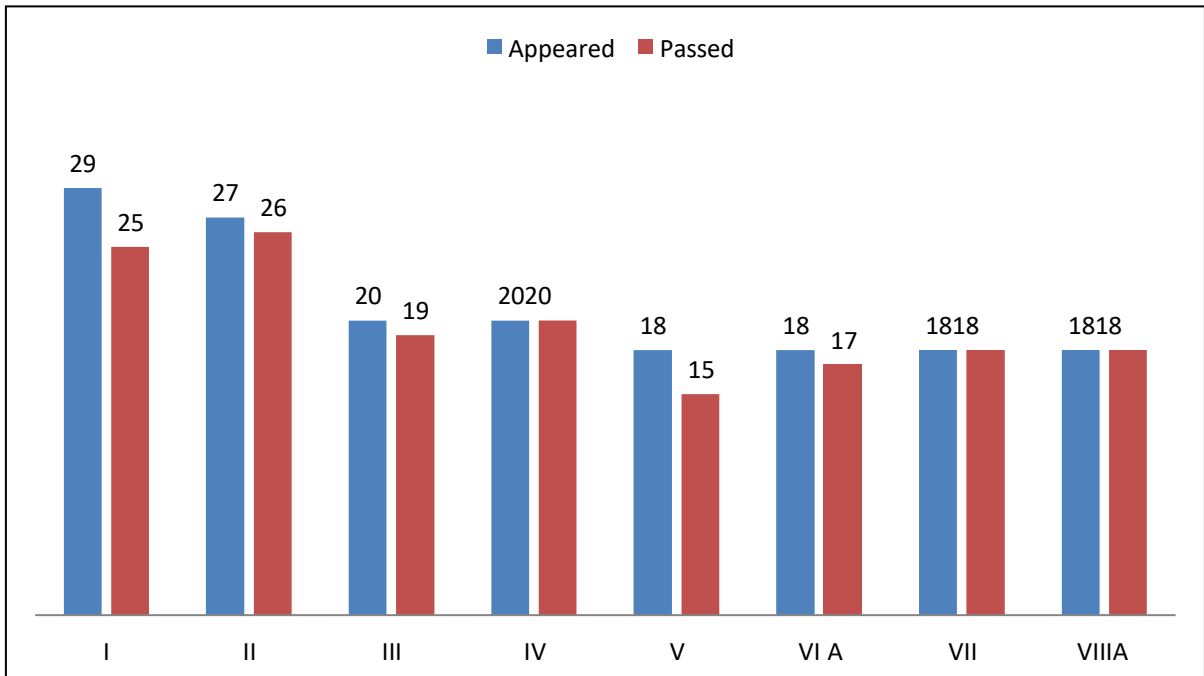

Telangana Tribal Welfare Residential Degree College for Men, Kamareddy

Sarampally X Road, Kamareddy, 503111

Ph: 7901097707

DEPARTMENT of ZOOLOGY

RESULT ANALYSIS

AY 2017 -18

	SEM I	SEM II
Appeared	18	18
Passed	18	18
Pass %	100	100

AY 2018-19

	SEM I	SEM II	SEM III	SEM IV
Appeared	22	22	16	16
Passed	22	22	15	16
Pass %	100	100	98	100

AY 2019 -20

	SEM I	SEM II	SEM III	SEM IV	SEM V		SEM VI	
Paper	I	II	III	IV	V	VI A	VII	VIII A
Appeared	15	15	20	20	16	16	18	18
Passed	15	15	19	19	16	16	18	18
Pass %	100	100	98	98	100	100	100	100