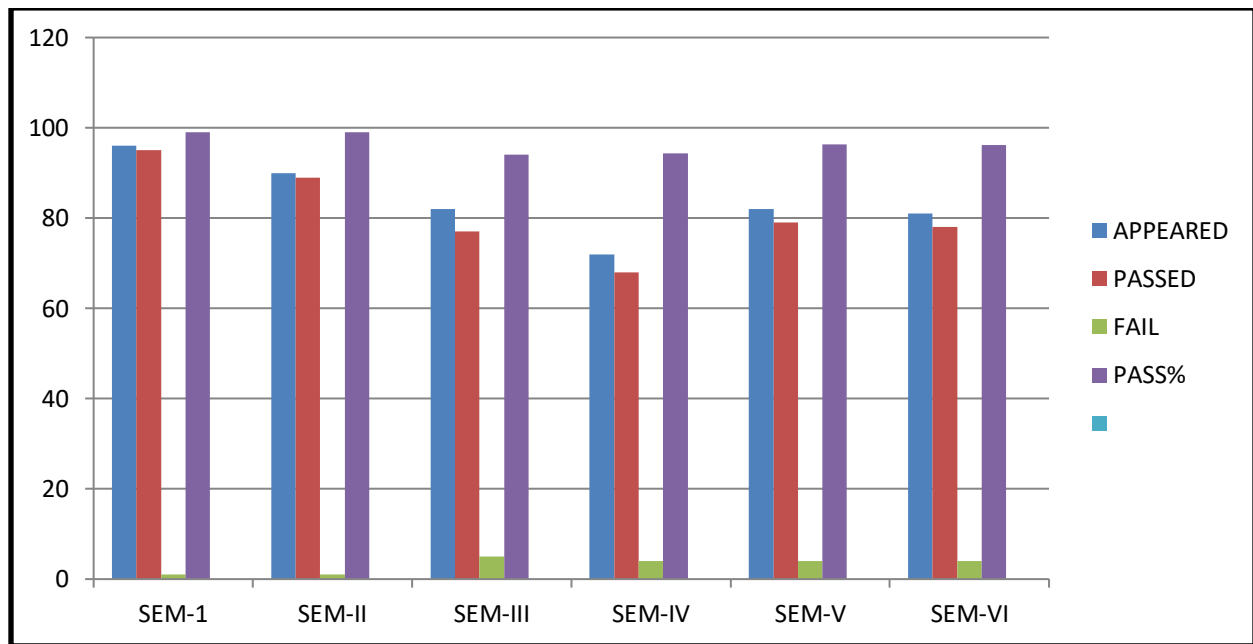

ACADEMIC YEAR : 2018-2019

	SEM-1	SEM-II	SEM-III	SEM-IV
APPEARED	100	101	62	61
PASSED	100	100	61	60
FAIL	Nil	01	1	1
PASS%	100	99	98.3	98.3

ACADEMIC YEAR : 2019-2020

	SEM-1	SEM-II	SEM-III	SEM-IV
APPEARED	87	86	89	89
PASSED	83	86	89	88
FAIL	4	NILL	NILL	01
PASS%	95.4	100%	100	99

ACADEMIC YEAR : 2020-2021

	SEM-1	SEM-II	SEM-III	SEM-IV
APPEARED	97	91	83	82
PASSED	94	86	76	82
FAIL	3	05	7	NILL
PASS%	97	94.5	91.5	100%

ACADEMIC YEAR : 2021-2022

	SEM-1	SEM-II	SEM-III	SEM-IV	SEM-V	SEM-VI
APPEARED	96	90	82	72	82	81
PASSED	95	89	77	68	79	78
FAIL	01	01	05	04	4	4
PASS%	99	99	94	94.4	96.3	96.2

ACADEMIC YEAR : 2022-2023

	SEM-1	SEM-II	SEM-III	SEM-IV	SEM-V	SEM-VI
APPEARED	68	62	77	77	75	75
PASSED	62	57	77	75	70	68
FAIL	5	5	NILL	02	05	07
PASS%	91.1	91.9	100	97.5	93.3	91

ACADEMIC YEAR: 2023-2024

	SEM-1	SEM-II	SEM-III	SEM-IV	SEM-V	SEM-VI
APPEARED	58	58	57	57	77	76
PASSED	57	54	51	54	77	71
FAIL	01	04	06	03	NILL	5
PASS%	98	93	89.4	95	100	93