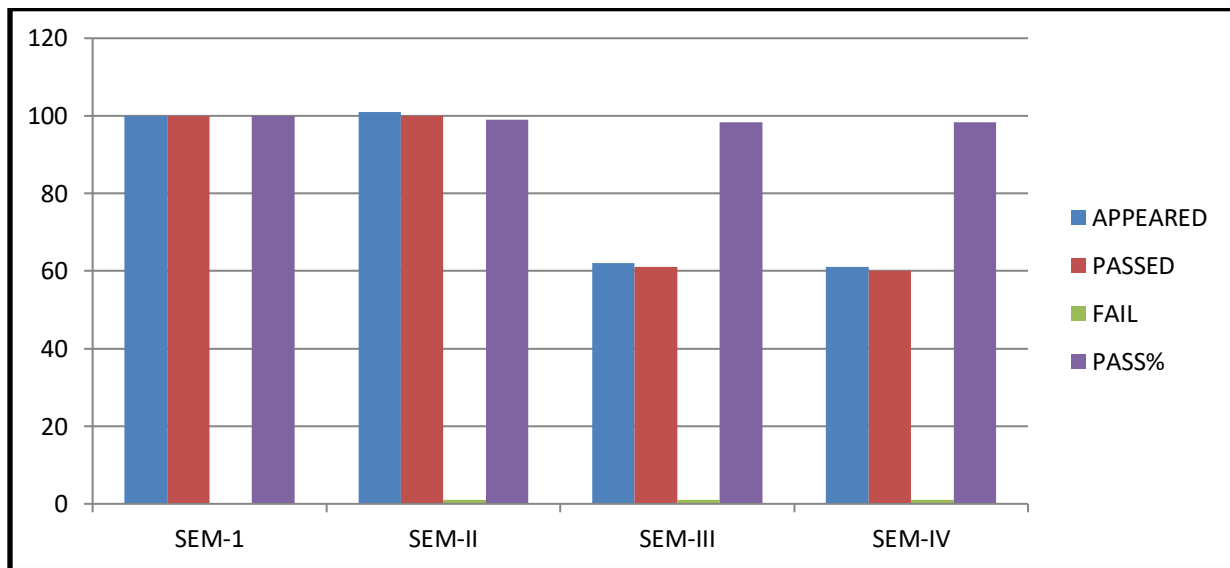

ACADEMIC YEAR : 2018-2019

	SEM-1	SEM-II	SEM-III	SEM-IV
APPEARED	100	101	62	61
PASSED	100	100	61	60
FAIL	Nil	01	1	1
PASS%	100	99	98.3	98.3

ACADEMIC YEAR : 2019-2020

	SEM-1	SEM-II	SEM-III	SEM-IV
APPEARED	87	86	89	89
PASSED	83	86	89	88
FAIL	4	NILL	NILL	01
PASS%	95.4	100%	100	99

ACADEMIC YEAR : 2020-2021

	SEM-1	SEM-II	SEM-III	SEM-IV
APPEARED	97	91	83	82
PASSED	94	86	76	82
FAIL	3	05	7	NILL
PASS%	97	94.5	91.5	100%

ACADEMIC YEAR : 2021-2022

	SEM-1	SEM-II	SEM-III	SEM-IV	SEM-V	SEM-VI
APPEARED	96	90	82	72	82	81
PASSED	95	89	77	68	79	78
FAIL	01	01	05	04	4	4
PASS%	99	99	94	94.4	96.3	96.2