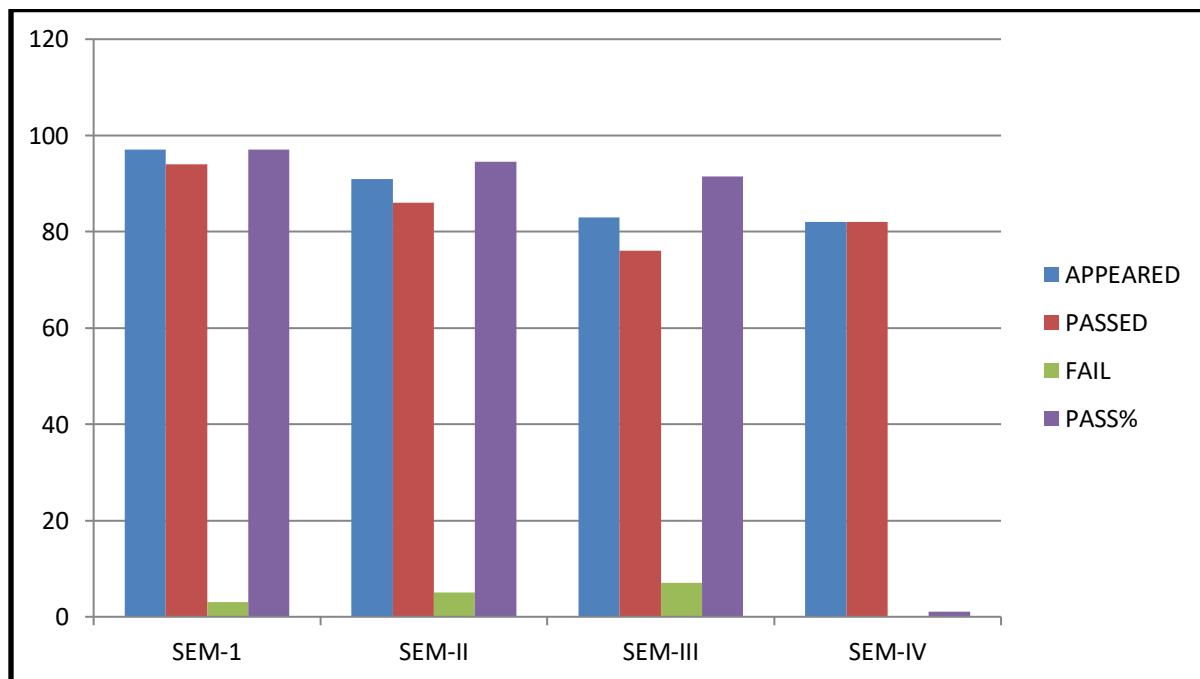

ACADEMIC YEAR : 2018-2019

	SEM-1	SEM-II	SEM-III	SEM-IV
APPEARED	100	101	62	61
PASSED	100	100	61	60
FAIL	Nil	01	1	1
PASS%	100	99	98.3	98.3

ACADEMIC YEAR : 2019-2020

	SEM-1	SEM-II	SEM-III	SEM-IV
APPEARED	87	86	89	89
PASSED	83	86	89	88
FAIL	4	NILL	NILL	01
PASS%	95.4	100%	100	99

ACADEMIC YEAR : 2020-2021

	SEM-1	SEM-II	SEM-III	SEM-IV
APPEARED	97	91	83	82
PASSED	94	86	76	82
FAIL	3	05	7	NILL
PASS%	97	94.5	91.5	100%

ACADEMIC YEAR : 2021-2022

	SEM-1	SEM-II	SEM-III	SEM-IV	SEM-V	SEM-VI
APPEARED	96	90	82	72	82	81
PASSED	95	89	77	68	79	78
FAIL	01	01	05	04	4	4
PASS%	99	99	94	94.4	96.3	96.2

ACADEMIC YEAR : 2022-2023

	SEM-1	SEM-II	SEM-III	SEM-IV	SEM-V	SEM-VI
APPEARED	68	62	77	77	75	75
PASSED	62	57	77	75	70	68
FAIL	5	5	NILL	02	05	07
PASS%	91.1	91.9	100	97.5	93.3	91

ACADEMIC YEAR: 2023-2024

	SEM-1	SEM-II	SEM-III	SEM-IV	SEM-V	SEM-VI
APPEARED	58	58	57	57	77	76
PASSED	57	54	51	54	77	71
FAIL	01	04	06	03	NILL	5
PASS%	98	93	89.4	95	100	93