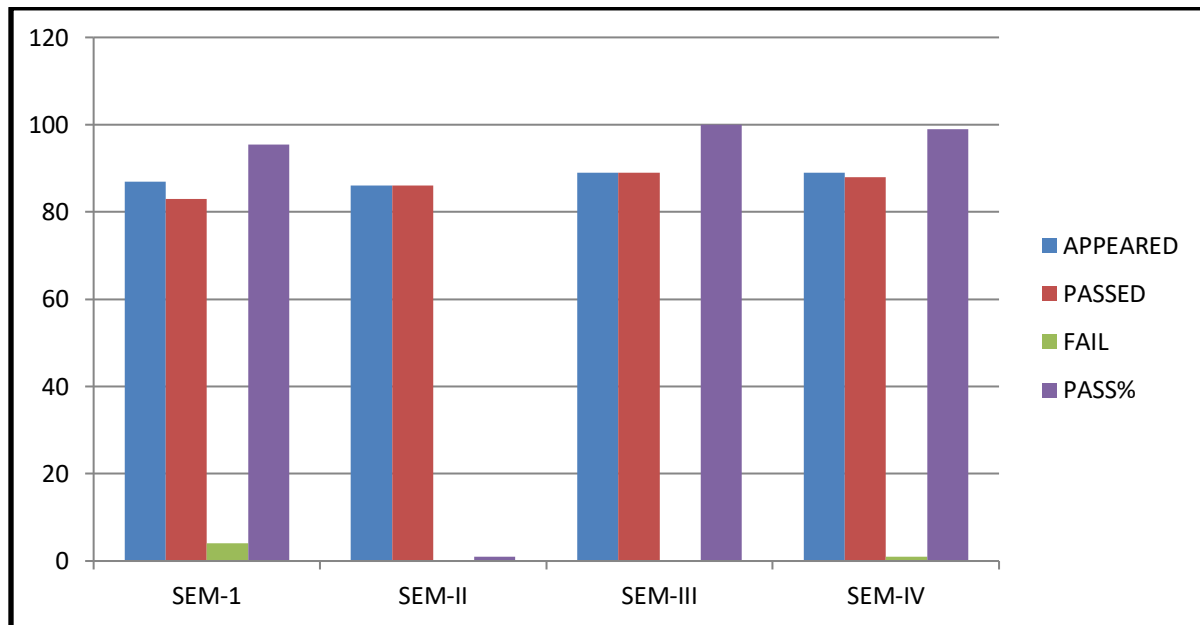

ACADEMIC YEAR : 2018-2019

	SEM-1	SEM-II	SEM-III	SEM-IV
APPEARED	100	101	62	61
PASSED	100	100	61	60
FAIL	Nil	01	1	1
PASS%	100	99	98.3	98.3

ACADEMIC YEAR : 2019-2020

	SEM-1	SEM-II	SEM-III	SEM-IV
APPEARED	87	86	89	89
PASSED	83	86	89	88
FAIL	4	NILL	NILL	01
PASS%	95.4	100%	100	99

ACADEMIC YEAR : 2020-2021

	SEM-1	SEM-II	SEM-III	SEM-IV
APPEARED	97	91	83	82
PASSED	94	86	76	82
FAIL	3	05	7	NILL
PASS%	97	94.5	91.5	100%

ACADEMIC YEAR : 2021-2022

	SEM-1	SEM-II	SEM-III	SEM-IV	SEM-V	SEM-VI
APPEARED	96	90	82	72	82	81
PASSED	95	89	77	68	79	78
FAIL	01	01	05	04	4	4
PASS%	99	99	94	94.4	96.3	96.2

ACADEMIC YEAR : 2022-2023

	SEM-1	SEM-II	SEM-III	SEM-IV	SEM-V	SEM-VI
APPEARED	68	62	77	77	75	75
PASSED	62	57	77	75	70	68
FAIL	5	5	NILL	02	05	07
PASS%	91.1	91.9	100	97.5	93.3	91

ACADEMIC YEAR: 2023-2024

	SEM-1	SEM-II	SEM-III	SEM-IV	SEM-V	SEM-VI
APPEARED	58	58	57	57	77	76
PASSED	57	54	51	54	77	71
FAIL	01	04	06	03	NILL	5
PASS%	98	93	89.4	95	100	93