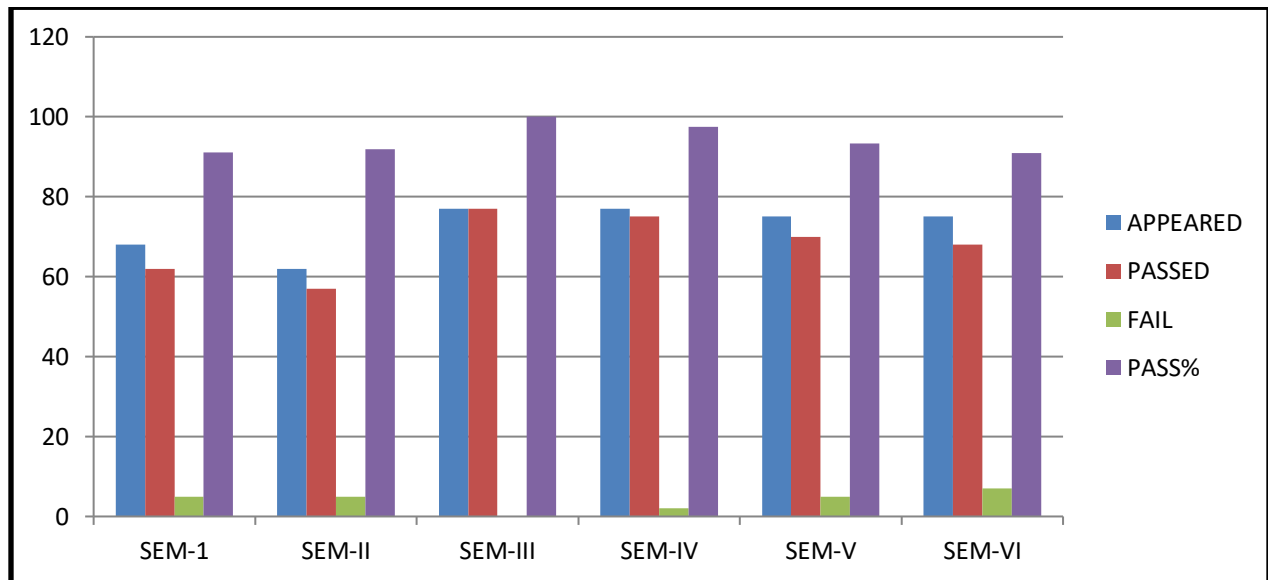

ACADEMIC YEAR : 2020-2021

	SEM-1	SEM-II	SEM-III	SEM-IV
APPEARED	97	91	83	82
PASSED	94	86	76	82
FAIL	3	05	7	NILL
PASS%	97	94.5	91.5	100%

ACADEMIC YEAR : 2021-2022

	SEM-1	SEM-II	SEM-III	SEM-IV	SEM-V	SEM-VI
APPEARED	96	90	82	72	82	81
PASSED	95	89	77	68	79	78
FAIL	01	01	05	04	4	4
PASS%	99	99	94	94.4	96.3	96.2

ACADEMIC YEAR : 2022-2023

	SEM-1	SEM-II	SEM-III	SEM-IV	SEM-V	SEM-VI
APPEARED	68	62	77	77	75	75
PASSED	62	57	77	75	70	68
FAIL	5	5	NILL	02	05	07
PASS%	91.1	91.9	100	97.5	93.3	91

ACADEMIC YEAR: 2023-2024

	SEM-1	SEM-II	SEM-III	SEM-IV	SEM-V	SEM-VI
APPEARED	58	58	57	57	77	76
PASSED	57	54	51	54	77	71
FAIL	01	04	06	03	NILL	5
PASS%	98	93	89.4	95	100	93