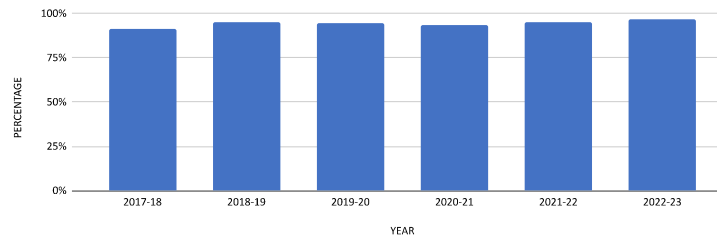

**TELANGANA TRIBAL WELFARE RESIDENTIAL DEGREE COLLEGE FOR WOMEN, MEDAK, MEDAK DIST.
(AFFILIATED TO OSMANIA UNIVERSITY)
DEPARTMENT OF CHEMISTRY**

OVERALL RESULT ANALYSIS. w.e.f --2017- 2023

YEAR	GROUP	SEM	APPEARED	PASS	FAIL	Percentage
2017-2018	BZC	I	22	20	2	91%
		II	22	20	2	91%
2018-2019	BZC	I	21	17	4	81%
		II	21	21	Nil	100%
		III	20	20	Nil	100%
		IV	19	19	Nil	100%
2019-2020	BZC	I	23	19	4	87%
		II	22	19	3	86.30%
		III	21	21	Nil	100%
		IV	21	20	1	95.20%
		V	19	19	Nil	100%
		IV	19	19	Nil	100%
2020-2021	BZC	I	31	29	2	93.40%
		II	30	28	2	93.30%
		III	20	17	3	85%
		IV	18	17	1	94.40%
		V	21	21	Nil	100%
		IV	21	20	1	95.30%
2021-2022	BZC	I	26	19	7	73%
		II	26	25	1	96.10%
		III	27	27	Nil	100%
		IV	27	27	Nil	100%
		V	19	19	Nil	100%
		IV	18	18	Nil	100%
2022-2023	BZC	I	29	29	Nil	100.00%
		II	28	25	3	89.20%
		III	25	24	1	96%
		IV	25	24	1	96%
		V	22	22	Nil	100%
		IV	22	22	Nil	100%
YEAR	2017-18	2018-19	2019-20	2020-21	2021-22	2022-23
PERCENTAGE	91%	95.25%	94.75%	93.56%	94.85%	96.86%

PERCENTAGE vs. YEAR

DATE:-18-8-2023

V.V.S.I
Principal
T.T.W. Residential Degree College (W)
MEDAK