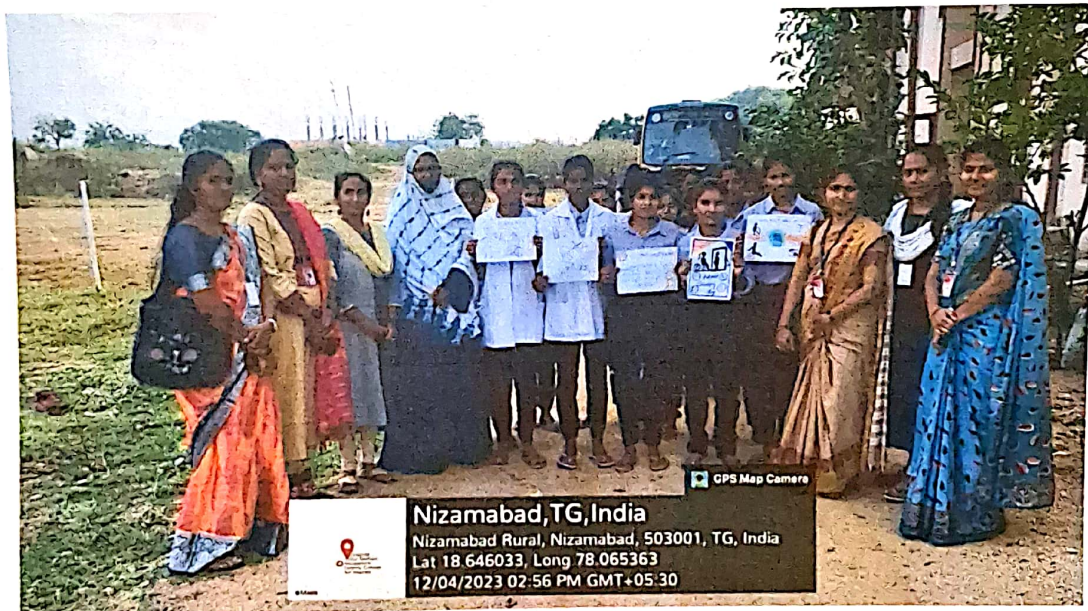

**TELANGANA TRIBAL WELFARE RESIDENTIAL DEGREE COLLEGE OF LIFE
SCIENCES FOR WOMEN, NIZAMABAD**

NOTICE

02/12/2023

This is to inform all the students that the Department of Microbiology has invited students from the Vocational College to observe World Disability Day on 4th Dec. Hence the students are instructed to prepare posters regarding the topic and explain it to the students.

HoD

Head, Department of Microbiology
Telangana Tribal Welfare Residential Degree
College of Life Sciences for Women's
Nizamabad, Telangana-503 001.

Principal

REPORT ON WORLD DISABILITY DAY

Department of Microbiology

TTWRDCLS (W), Nizamabad

To commemorate World Disability Day, the Department of Microbiology invited the students from Vocational Nursing College and conducted an awareness program on Disability on 4th Dec 2023. The students were given a small lecture on the need to respect people with disability and provide them with equal opportunities as they are no less than the others.