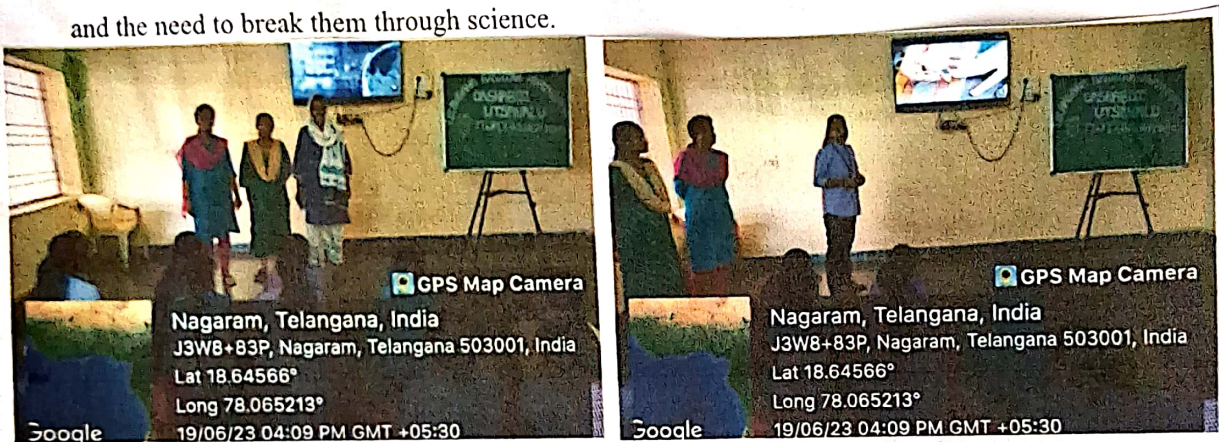

**TELANGANA TRIBAL WELFARE RESIDENTIAL DEGREE COLLEGE OF LIFE
SCIENCES FOR WOMEN, NIZAMABAD**

NOTICE

16/06/2023

This is to inform all the students that the Departments of Microbiology and Mathematics are conducting an awareness program against superstitions on 19/06/2023. All students are welcome to participate.

HoD's

Head, Department of Microbiology
Telangana Tribal Welfare Residential Degree
College of Life Sciences for Women's
Nizamabad, Telangana-503 001.

Principal

The Principal
Telangana Tribal Welfare Residential
Degree College of Life Sciences for Women,
Nizamabad.

REPORT
AWARENESS AGAINST SUPERSTITIONS
Departments of Microbiology and Mathematics
TTWRDC (W), Nizamabad

The departments of Microbiology and Mathematics conducted an awareness program- Superstitions as a part of Telangana Rashtra Avatarana Dasabdhi Utsavalu on 19/06/2023. All final-year students participated in the program. T. Amrutha of MPCs III presented a power point on "Superstitions and Science". She spoke about how deep-rooted the superstitions are in society, and the need to break them through science.