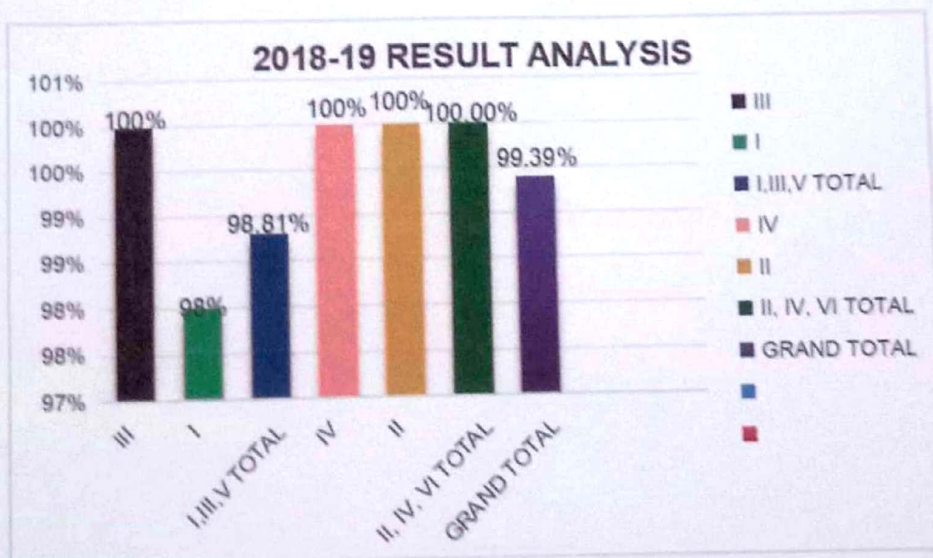

**TELANGANA TRIBAL WELFARE RESIDENTIAL DEGREE
COLLEGE(WOMEN), NIZAMABAD
RESULT ANALYSIS OF A.Y.2018-2019**

DEPARTMENT OF ENGLISH

SUB: ENGLISH

BZC & MZC III,BZC,MZC,MPCS & BBA I SEM ANALYSIS A.Y. 2018-19				
SEMESTER	APPEARED	PASSED	FAILED	PASS%
III	58	58	0	100%
I	111	109	2	98%
TOTAL	169	167	2	98.81%

BZC & MZC IV,BZC,MZC,MPCS & BBA II SEM ANALYSIS A.Y. 2018-19				
SEMESTER	APPEARED	PASSED	FAILED	PASS%
IV	57	57	0	100%
II	105	105	0	100%
TOTAL	162	162	0	100.00%

DEPARTMENT OF ENGLISH OVERALL ANALYSIS FPR A.Y 2018-2019

TOTAL	APPEARED	PASSED	FAILED	PASS%
331	331	329	2	99.39%