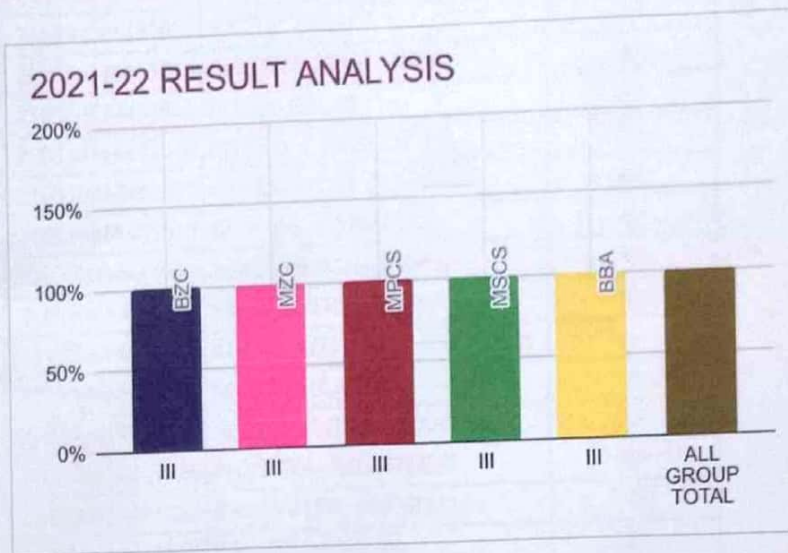

TELANGANA TRIBAL WELFARE RESIDENTIAL DEGREE COLLEGE(WOMEN),
NIZAMABAD

RESULT ANALYSIS OF A.Y.2022-2023 (SEM-III)

DEPARTMENT OF ENGLISH
SUB: COMMUNICATION SKILLS

SEM/YEAR	GROUP	APPEARED	PASSED	FAILED	PASS%
III	BZC	29	29	0	100%
III	MZC	29	29	0	100%
III	MPCS	33	33	0	100%
III	MSCS	32	32	0	100%
III	BBA	38	38	0	100%
ALL GROUP TOTAL		161	161	0	100%