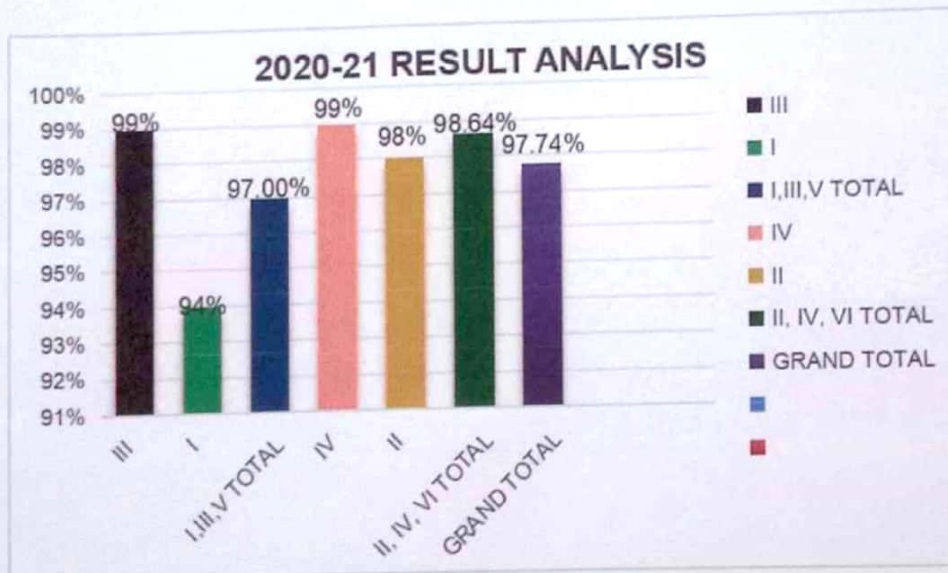

**TELANGANA TRIBAL WELFARE RESIDENTIAL DEGREE
COLLEGE(WOMEN), NIZAMABAD**

RESULT ANALYSIS OF A.Y.2020-21

DEPARTMENT OF ENGLISH

SUB: ENGLISH

BZC,MZC,MPCS & BBA III,BZC,MZC,MPCS & BBA I SEM ANALYSIS A.Y. 2020-21				
SEMESTER	APPEARED	PASSED	FAILED	PASS%
III	118	117	1	99%
I	105	99	6	94%
TOTAL	223	216	7	97.00%

BZC,MZC,MPCS & BBA IV,BZC,MZC,MPCS & BBA II SEM ANALYSIS A.Y. 2020-21				
SEMESTER	APPEARED	PASSED	FAILED	PASS%
IV	116	115	1	99%
II	105	103	2	98%
TOTAL	221	218	3	98.64%

DEPARTMENT OF ENGLISH OVERALL ANALYSIS FPR A.Y 2020-21

TOTAL	APPEARED	PASSED	FAILED	PASS%
444	444	434	10	97.74%