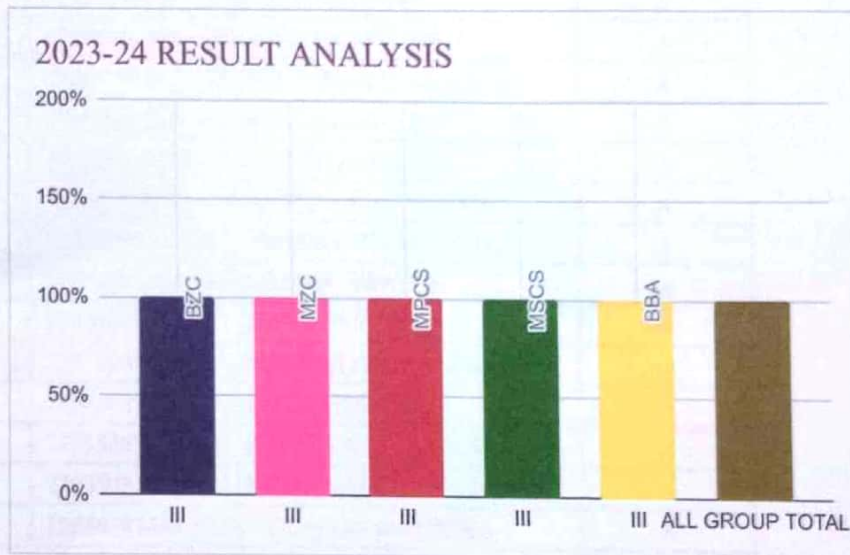

**TELANGANA TRIBAL WELFARE RESIDENTIAL DEGREE COLLEGE(WOMEN),
NIZAMABAD**

RESULT ANALYSIS OF A.Y.2023-2024 (SEM-III)

DEPARTMENT OF ENGLISH

SUB: COMMUNICATION SKILLS

SEM/YEAR	GROUP	APPEARED	PASSED	FAILED	PASS%
III	BZC	30	30	0	100%
III	MZC	24	24	0	100%
III	MPCS	23	23	0	100%
III	MSCS	23	23	0	100%
III	BBA	33	33	0	100%
ALL GROUP TOTAL		133	133	0	100%