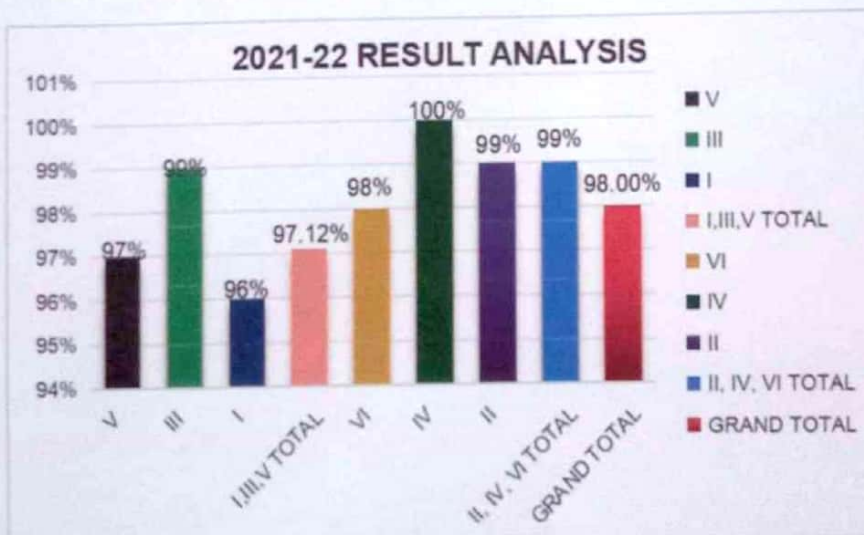

**TELANGANA TRIBAL WELFARE RESIDENTIAL DEGREE
COLLEGE(WOMEN), NIZAMABAD**

RESULT ANALYSIS OF A.Y.2021-22

DEPARTMENT OF ENGLISH

SUB: ENGLISH

BZC,MZC,MPCS & BBA V, BZC,MZC,MPCS & BBA III,BZC,MZC,MPCS, MSCS & BBA I SEM ANALYSIS A.Y. 2021-22				
SEMESTER	APPEARED	PASSED	FAILED	PASS%
V	112	109	3	97%
III	96	95	1	99%
I	175	168	7	96%
TOTAL	383	372	11	97.12%

BZC,MZC,MPCS & BBA VI, BZC,MZC,MPCS & BBA IV,BZC,MZC,MPCS, MSCS & BBA II SEM ANALYSIS A.Y. 2021-22				
SEMESTER	APPEARED	PASSED	FAILED	PASS%
VI	112	110	2	98%
IV	92	92	0	100%
II	167	165	2	99%
TOTAL	371	367	4	99%

DEPARTMENT OF ENGLISH OVERALL ANALYSIS FOR A.Y 2021-22

TOTAL	APPEARED	PASSED	FAILED	PASS%
754	754	739	15	98.00%