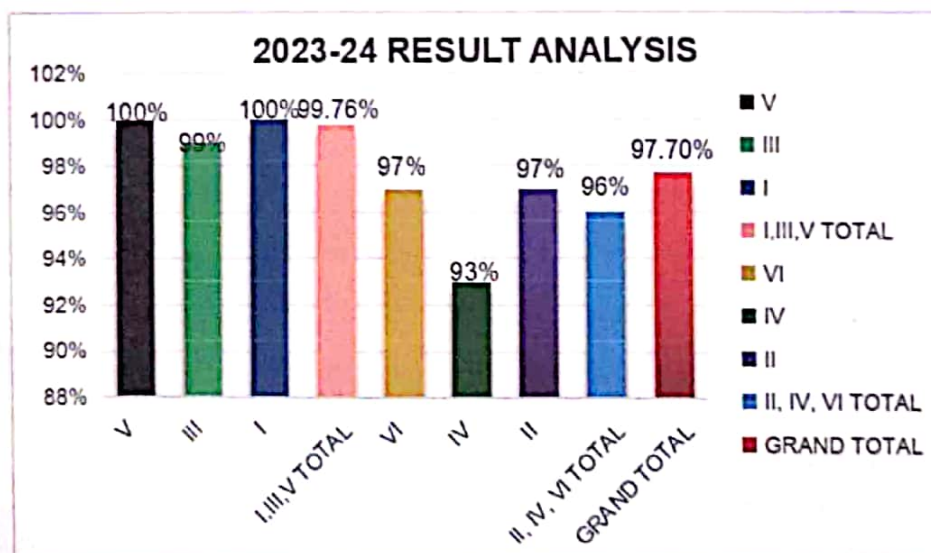

**TELANGANA TRIBAL WELFARE RESIDENTIAL
DEGREE COLLEGE(WOMEN), NIZAMABAD**

RESULT ANALYSIS OF A.Y.2023-24

DEPARTMENT OF ENGLISH

SUB: ENGLISH

BZC,MZC,MPCS,MSCS & BBA V, BZC,MZC,MPCS,MSCS & BBA III,BZC,MZC,MPCS, MSCS & BBA I SEM ANALYSIS A.Y. 2023-24				
SEMESTER	APPEARED	PASSED	FAILED	PASS%
V	152	152	0	100%
III	134	133	1	99%
I	136	136	0	100%
TOTAL	422	421	1	99.76%

BZC,MZC,MPCS, MSCS & BBA VI, BZC,MZC,MPCS,MSCS & BBA IV,BZC,MZC,MPCS, MSCS & BBA II SEM ANALYSIS A.Y. 2023-24				
SEMESTER	APPEARED	PASSED	FAILED	PASS%
VI	152	147	5	97%
IV	134	125	9	93%
II	132	128	4	97%
TOTAL	418	400	18	96%

DEPARTMENT OF ENGLISH OVERALL ANALYSIS FOR A.Y 2023-24

TOTAL	APPEARED	PASSED	FAILED	PASS%
840	840	821	19	97.70%