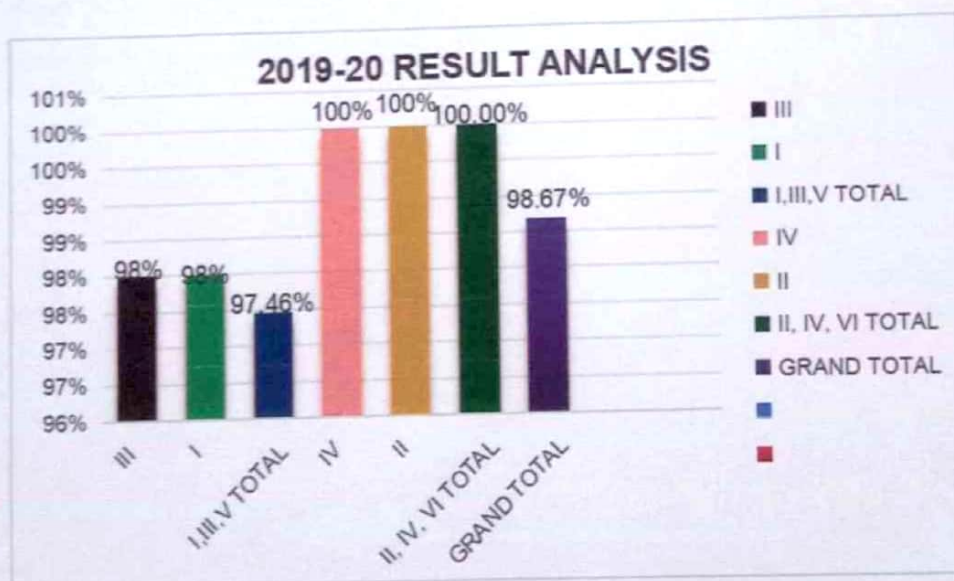

TELANGANA TRIBAL WELFARE RESIDENTIAL DEGREE
COLLEGE(WOMEN), NIZAMABAD
RESULT ANALYSIS OF A.Y.2019-2020
DEPARTMENT OF ENGLISH

SUB: ENGLISH

BZC,MZC,MPCS & BBA III,BZC,MZC,MPCS & BBA I SEM ANALYSIS A.Y. 2019-20				
SEMESTER	APPEARED	PASSED	FAILED	PASS%
III	105	103	2	98%
I	132	128	4	98%
TOTAL	237	231	6	97.46%

BZC,MZC,MPCS & BBA IV,BZC,MZC,MPCS & BBA II SEM ANALYSIS A.Y. 2019-2				
SEMESTER	APPEARED	PASSED	FAILED	PASS%
IV	95	95	0	100%
II	122	122	0	100%
TOTAL	217	217	0	100.00%

DEPARTMENT OF ENGLISH OVERALL ANALYSIS FPR A.Y 2017-2018

TOTAL	APPEARED	PASSED	FAILED	PASS%
454	454	448	6	98.67%