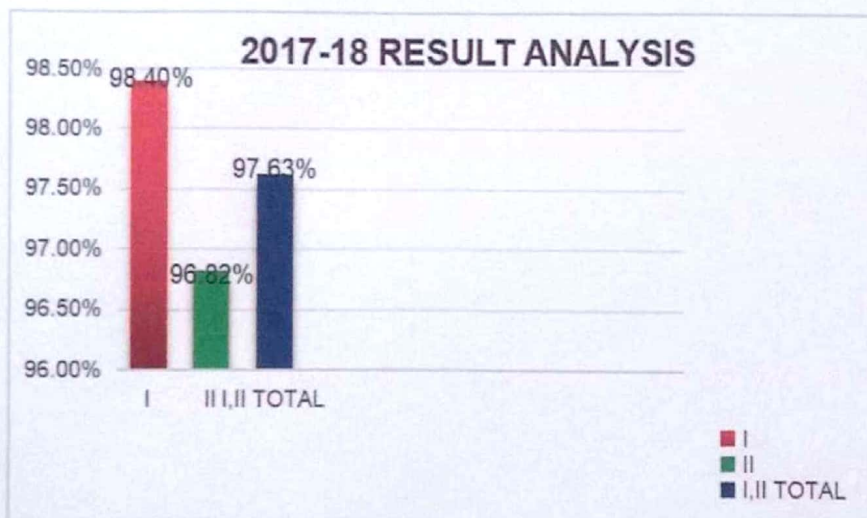

**DEPARTMENT OF ENGLISH OVERALL ANALYSIS FPR A.Y 2018-2019**

TOTAL	APPEARED	PASSED	FAILED	PASS%
331	331	329	2	99.39%

**TELANGANA TRIBAL WELFARE RESIDENTIAL DEGREE  
COLLEGE(WOMEN), NIZAMABAD  
RESULT ANALYSIS OF A.Y.2017-2018**

**DEPARTMENT OF ENGLISH**

**SUB: ENGLISH**

<b>BZC &amp; MZC I SEM ANALYSIS A.Y. 2017-18</b>				
SEM	APPEARED	PASSED	FAILED	PASS%
I	64	63	1	98.40%

<b>BZC &amp; MZC II SEM ANALYSIS A.Y. 2017-18</b>				
SEM	APPEARED	PASSED	FAILED	PASS%
II	63	61	2	96.82%

**DEPARTMENT OF ENGLISH OVERALL ANALYSIS FPR A.Y 2017-2018**

TOTAL	APPEARED	PASSED	FAILED	PASS%
I	127	124	3	97.63%

**TELANGANA TRIBAL WELFARE RESIDENTIAL DEGREE COLLEGE(WOMEN),  
NIZAMABAD**

**RESULT ANALYSIS OF A.Y.2023-2024 (SEM-III)**