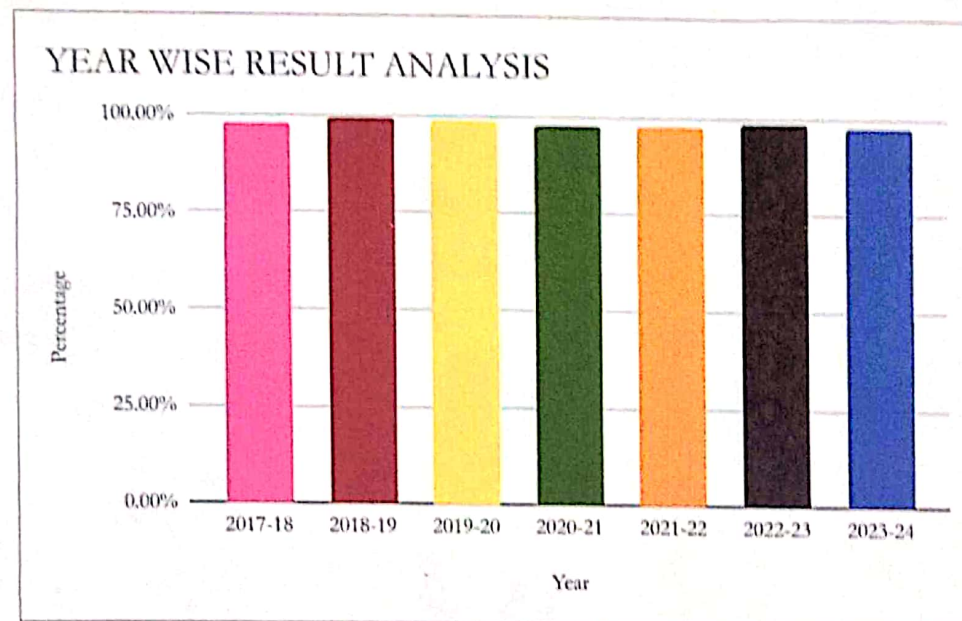

TELANGANA TRIBAL WELFARE RESIDENTIAL DEGREE  
COLLEGE(WOMEN), NIZAMABAD

Department OF English-Results

Year	2017-18	2018-19	2019-20	2020-21	2021-22	2022-23	2023-24
Percentage	97.63%	99.39%	98.67%	97.74%	98.00%	98.90%	97.70%