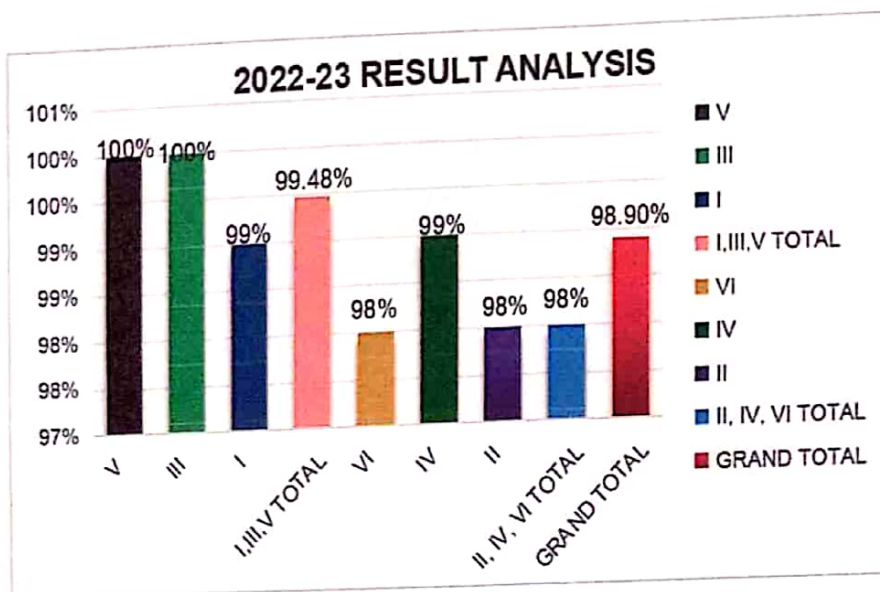

**TELANGANA TRIBAL WELFARE RESIDENTIAL DEGREE
COLLEGE(WOMEN), NIZAMABAD**

RESULT ANALYSIS OF A.Y.2022-23

DEPARTMENT OF ENGLISH

SUB: ENGLISH

BZC,MZC,MPCS & BBA V, BZC,MZC,MPCS,MSCS & BBA III,BZC,MZC,MPCS, MSCS & BBA I SEM ANALYSIS A.Y. 2022-23				
SEMESTER	APPEARED	PASSED	FAILED	PASS%
V	88	88	0	100%
III	161	161	0	100%
I	143	141	2	99%
TOTAL	392	390	2	99.48%

BZC,MZC,MPCS & BBA VI, BZC,MZC,MPCS,MSCS & BBA IV,BZC,MZC,MPCS, MSCS & BBA II SEM ANALYSIS A.Y. 2022-23				
SEMESTER	APPEARED	PASSED	FAILED	PASS%
VI	87	85	2	98%
IV	156	155	1	99%
II	141	138	3	98%
TOTAL	384	378	6	98%

DEPARTMENT OF ENGLISH OVERALL ANALYSIS FOR A.Y 2022-23

TOTAL	APPEARED	PASSED	FAILED	PASS%
776	776	768	8	98.90%