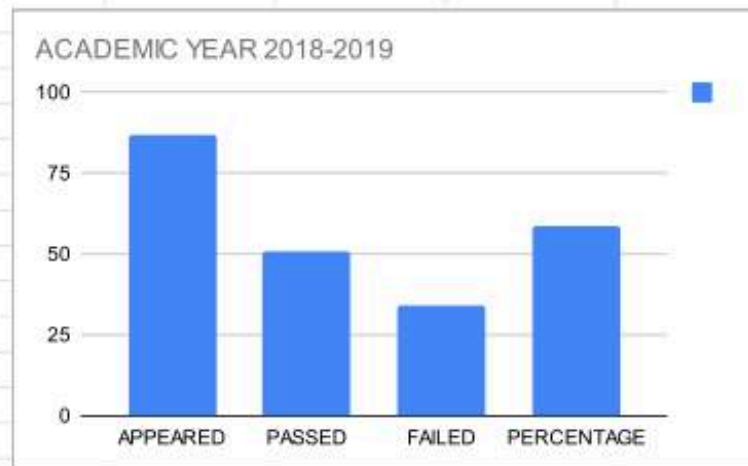

2018-19 BATCH ODD S

SEM	APPEARED	PASSED	FAILED	PERCENTAGE
III	24	19	5	79.10%
I	21	7	14	33%
TOTAL	45	26	19	57.70%

2018-19 Batch even sem

SEM	APPEARED	PASSED	FAILED	PERCENTAGE
IV	23	15	6	68%
II	19	10	9	52
TOTAL	42	25	15	59.50%

TOTAL	APPEARED	PASSED	FAILED	PERCENTAGE
	87	51	34	58.6