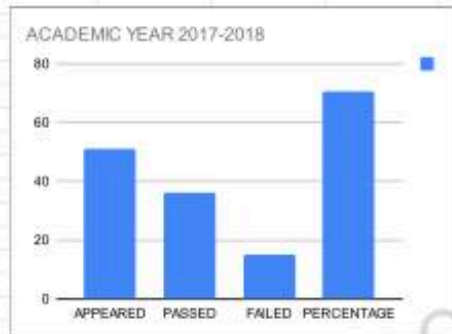

TELANGANA TRIBAL WELFARE RESIDENTIAL DEGREE COLLEGE FOR WOMEN, N

Microbiology Detailed Result Analy

2017-18 Batch

SEM	APPEARED	PASSED	FAILED	PERCENTAGE
II	25	18	7	72%
I	26	18	8	69.23%
TOTAL	APPEARED	PASSED	FAILED	PERCENTAGE
	51	36	15	70.5

2018-19 BATCH ODD S

SEM	APPEARED	PASSED	FAILED	PERCENTAGE
III	24	19	5	79.10%
I	21	7	14	33%
TOTAL	45	26	19	57.70%

2018-19 Batch even sem

SEM	APPEARED	PASSED	FAILED	PERCENTAGE
IV	23	15	6	68%
II	19	10	9	52
TOTAL	42	25	15	59.50%