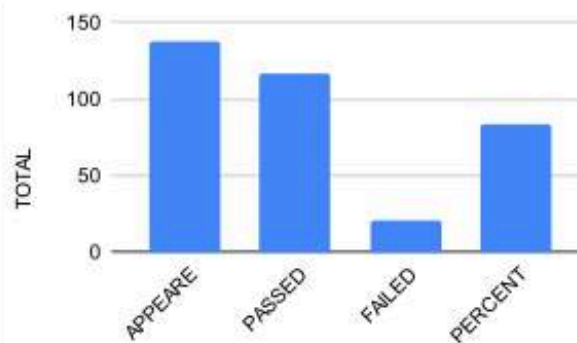

2022-23 BATCH ODD SEM

SEM	APPEARED	PASSED	FAILED	PERCENTAGE
V	18	13	5	72.20%
III	29	29	-	100%
I	27	21	6	77%
TOTAL	74	63	11	75%

2022-23 BATCH EVEN S

TOTAL	APPEARED	PASSED	FAILED	PERCENTAGE
VI	12	12	-	100.00%
IV	27	27	-	100%
II	25	15	10	60%
TOTAL	64	54	10	84.00%

TOTAL	APPEARED	PASSED	FAILED	PERCENTAGE
	138	117	21	84

ACADEMIC YEAR 2022-2023