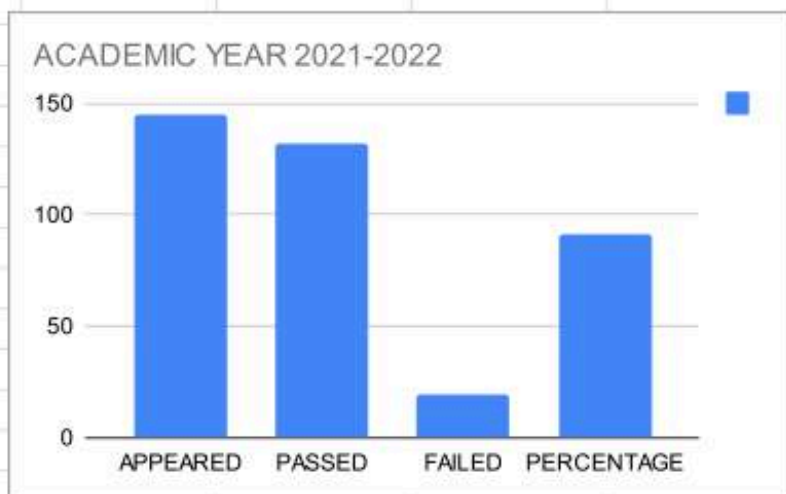

SEM	APPEARED	PASSED	FAILED	PERCENTAGE
V	17	17	-	100%
III	26	25	1	96.10%
I	28	18	10	64.20%
TOTAL	71	60	11	84.50%

2020-21 Batch even sem

SEM	APPEARED	PASSED	FAILED	PERCENTAGE
VI	17	17	-	100%
IV	25	25	-	100%
II	25	15	10	60%
TOTAL	67	57	10	85.00%

Total	APPEARED	PASSED	FAILED	PERCENTAGE
	138	117	21	84.7

ACADEMIC YEAR 2020-2021

2021-22 BATCH ODD SEM

SEM	APPEARED	PASSED	FAILED	PERCENTAGE
V	24	22	2	91.60%
III	23	12	11	52%
I	28	28	-	100%
TOTAL	75	68	13	90%

2021-22 BATCH EVEN S

TOTAL	APPEARED	PASSED	FAILED	PERCENTAGE
VI	23	21	2	91.30%
IV	18	14	4	77.70%
II	29	29	-	100%
TOTAL	70	64	6	91.50%

TOTAL	APPEARED	PASSED	FAILED	PERCENTAGE
	145	132	19	91

2022-23 BATCH ODD SEM