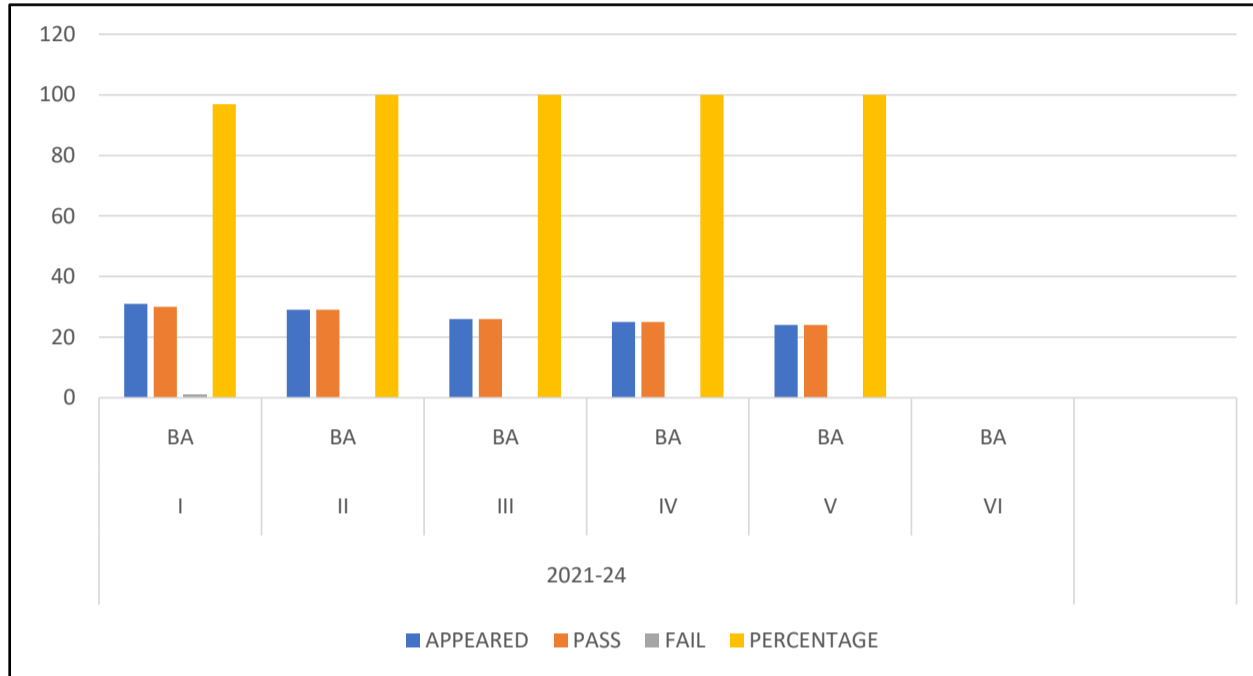

YEAR	SEM	GROUP	APPEARED	PASS	FAIL	PERCENTAGE
2021-24	I	BA	31	30	1	96.96
	II	BA	29	29	0	100
	III	BA	26	26	0	100
	IV	BA	25	25	0	100
	V	BA	24	24	0	100
	VI	BA