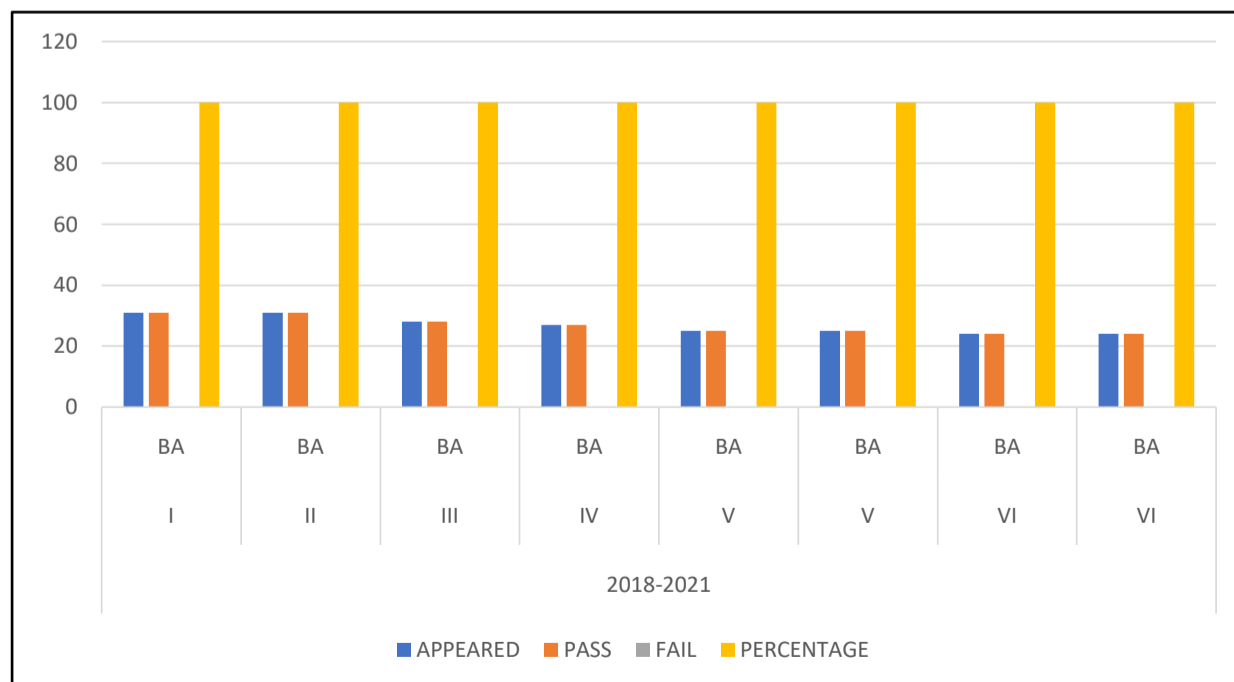

YEAR	SEM	GROUP	APPEARED	PASS	FAIL	PERCENTAGE
2017-2020	I	BA	25	22	3	88
	II	BA	24	22	2	91
	III	BA	20	20	0	100
	IV	BA	18	18	0	100
	V	BA	17	17	0	100
	V	BA	17	17	0	100
	VI	BA	17	17	0	100
	VI	BA	17	17	0	100

YEAR	SEM	GROUP	APPEARED	PASS	FAIL	PERCENTAGE
2018-2021	I	BA	31	31	0	100
	II	BA	31	31	0	100
	III	BA	28	28	0	100
	IV	BA	27	27	0	100
	V	BA	25	25	0	100
	V	BA	25	25	0	100
	VI	BA	24	24	0	100
	VI	BA	24	24	0	100