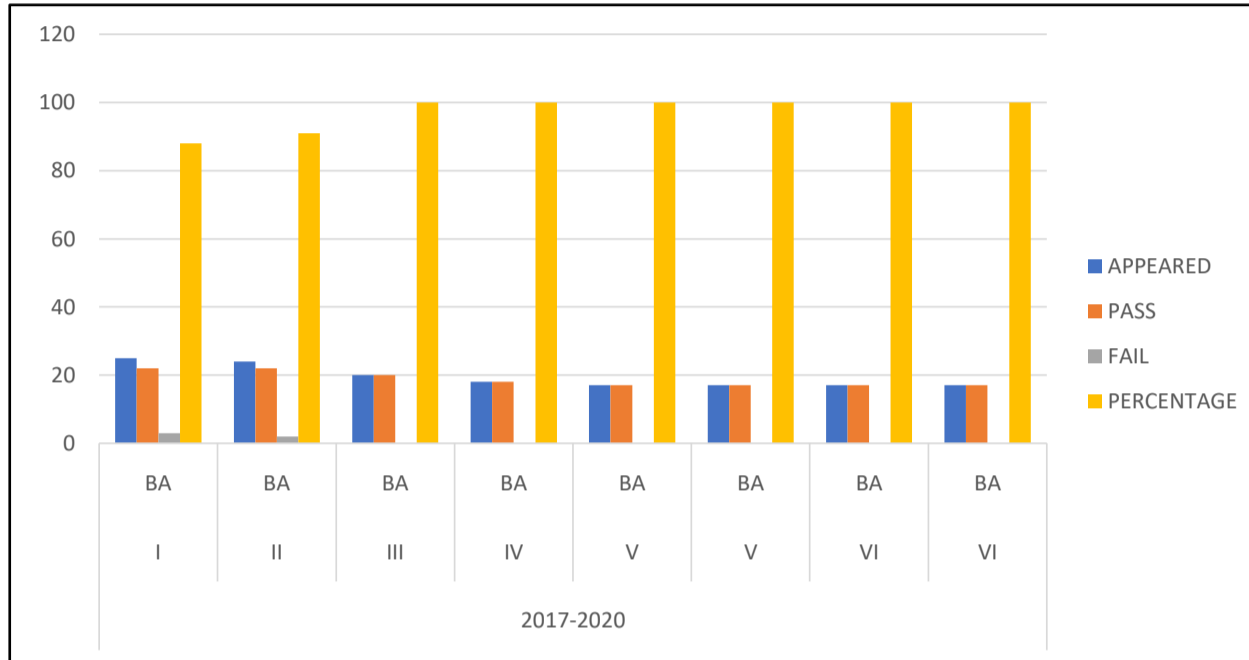

YEAR	SEM	GROUP	APPEARED	PASS	FAIL	PERCENTAGE
2017-2020	I	BA	25	22	3	88
	II	BA	24	22	2	91
	III	BA	20	20	0	100
	IV	BA	18	18	0	100
	V	BA	17	17	0	100
	V	BA	17	17	0	100
	VI	BA	17	17	0	100
	VI	BA	17	17	0	100

YEAR	SEM	GROUP	APPEARED	PASS	FAIL	PERCENTAGE
2018-2021	I	BA	31	31	0	100
	II	BA	31	31	0	100
	III	BA	28	28	0	100
	IV	BA	27	27	0	100
	V	BA	25	25	0	100
	V	BA	25	25	0	100
	VI	BA	24	24	0	100
	VI	BA	24	24	0	100