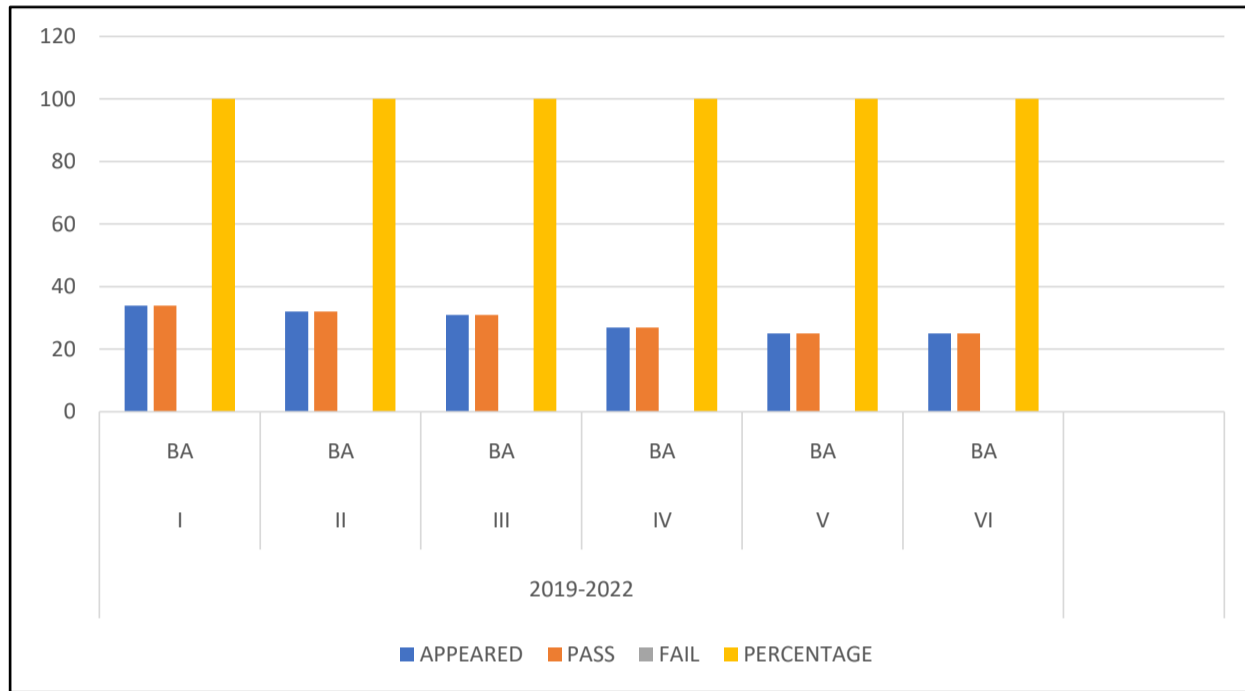

YEAR	SEM	GROUP	APPEARED	PASS	FAIL	PERCENTAGE
2019-2022	I	BA	34	34	0	100
	II	BA	32	32	0	100
	III	BA	31	31	0	100
	IV	BA	27	27	0	100
	V	BA	25	25	0	100
	VI	BA	25	25	0	100