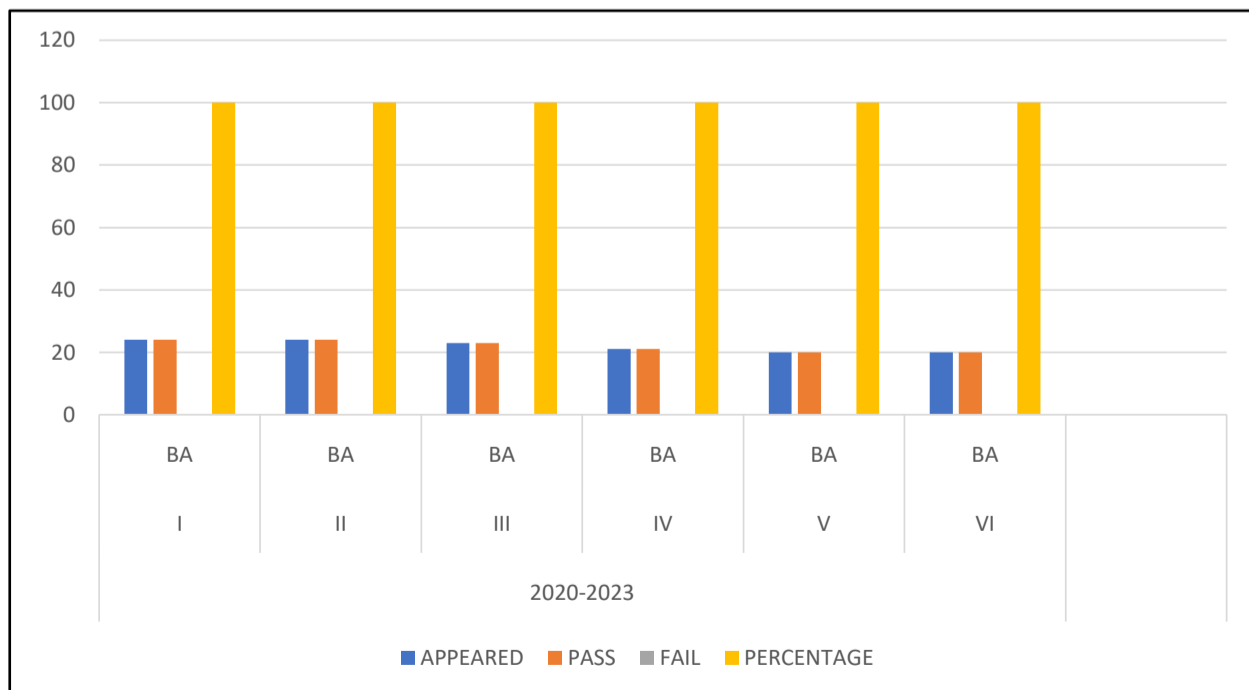

YEAR	SEM	GROUP	APPEARED	PASS	FAIL	PERCENTAGE
2020-2023	I	BA	24	24	0	100
	II	BA	24	24	0	100
	III	BA	23	23	0	100
	IV	BA	21	21	0	100
	V	BA	20	20	0	100
	VI	BA	20	20	0	100